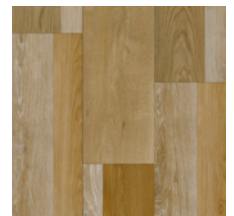

TRIMS AVAILABLE!

Small Leaf Acacia

TRADITIONS TS03

3001 Character Maple

3002 Coastal Pine

3003 Heritage Birch

3004 Low Country Oak

3005 Small Leaf Acacia

3006 Southern Red Oak

SPECIFICATIONS

CONSTRUCTION: **Solid Polymer Core**
 SIZE: **7" X 48"**
 TOTAL THICKNESS: **5mm**
 WEAR LAYER: **22 mil**
 ATTACHED PAD: **1mm IXPE**
 BEVEL TYPE: **Painted Bevel**
 EMBOSS TYPE: **Embossed In Register Hi Definition Wood Grain Floating / Uniclic®**

INSTALLATION:
 SQ FT / CARTON: **23.64**
 CARTONS / PALLET: **50**
 SQ FT / PALLET: **1182**

- 1 **UV LAYER** - Aluminum Oxide UV Coating with Anti-Bacterial Protection
- 2 **WEAR LAYER** - Thicker, Stronger Wear Layers for Superior Scratch & Stain Protection
- 3 **FILM LAYER** - Natural Wood Decors & Textures
- 4 **CORE** - Solid Waterproof Core Provides Extra Dimensional Stability & Indentation Resistance
- 5 **ACOUSTICAL PAD** - IXPE for Maximum Comfort & Sound Reduction