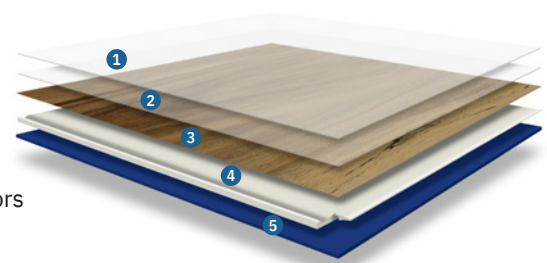

TRIMS AVAILABLE!

Small Leaf Acacia

TRADITIONS TS03

3001 Character Maple

3002 Coastal Pine

3003 Heritage Birch

3004 Low Country Oak

3005 Small Leaf Acacia

3006 Southern Red Oak

SPECIFICATIONS

CONSTRUCTION: **Solid Polymer Core**
 SIZE: **7" X 48"**
 TOTAL THICKNESS: **5mm**
 WEAR LAYER: **22 mil**
 ATTACHED PAD: **1mm IXPE**
 BEVEL TYPE: **Painted Bevel**
 EMBOSS TYPE: **Embossed In Register Hi Definition Wood Grain Floating / Uniclic®**

INSTALLATION:
 SQ FT / CARTON: **23.64**
 CARTONS / PALLET: **50**
 SQ FT / PALLET: **1182**

- 1 **UV LAYER** - Aluminum Oxide UV Coating with Anti-Bacterial Protection
- 2 **WEAR LAYER** - Thicker, Stronger Wear Layers for Superior Scratch & Stain Protection
- 3 **FILM LAYER** - Natural Wood Decors & Textures
- 4 **CORE** - Solid Waterproof Core Provides Extra Dimensional Stability & Indentation Resistance
- 5 **ACOUSTICAL PAD** - IXPE for Maximum Comfort & Sound Reduction